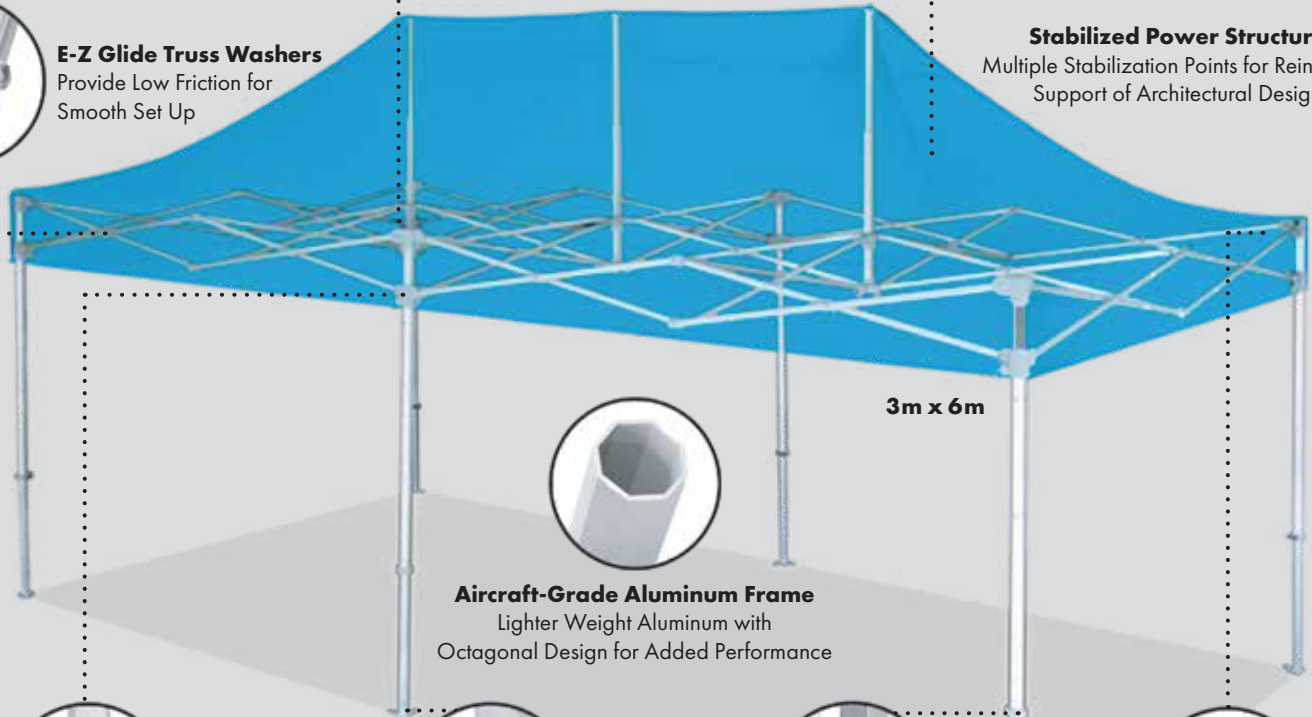

3 m x 3 m

4 m x 4 m

Endeavor™

Own the strongest and most durable Instant Shelter® product in the world, the Endeavor™ shelter. This patented one-piece professional-grade shelter is a strong, octagonal-legged shelter built to perform and is ideal for command posts, recruiting, military, government, and more. The Endeavor™ shelter has a frame constructed of aircraft-grade aluminum and comes assembled with hardware components and technology designed to make it stronger and withstand the toughest environments.

AVAILABLE IN

- 3 m x 3 m
- 3 m x 4.5 m
- 3 m x 6 m
- 4 m x 4 m

TECHNOLOGY

Auto-Peak® Tensioner
Ensures Proper Top Fit and Form

Professional-Grade Fabric Top
Greater Durability and Longer Lasting Performance

E-Z Glide Truss Washers
Provide Low Friction for Smooth Set Up

Stabilized Power Structure
Multiple Stabilization Points for Reinforced Support of Architectural Design

3m x 6m

Aircraft-Grade Aluminum Frame
Lighter Weight Aluminum with Octagonal Design for Added Performance

Auto-Slider® Pull Pin
Pull Pin Grooved for Quick Lock and Release

Heavy-Duty Foot Pad
Aircraft-Grade Aluminum and Extra Wide for Increased Stability

Toggle Leg Adjusters
Comfortable Toggle Grip with 5 Height Adjustment Options (4m x 4m has 3 Height Adjustment Options)