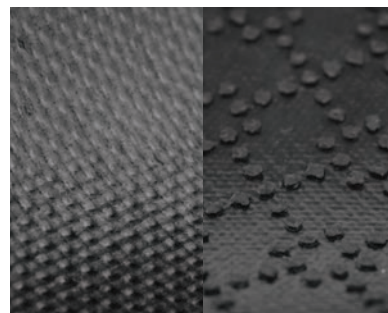

## Logo Mats • Indoor

ColorStar mats feature your custom logo or artwork digitally printed on ECO-friendly PET carpet. Choose from 66 standard color options

- Yarn contains 100% post-consumer recycled content.
- Photographic Print Quality.
- Incredible stain resistance: no cross staining, easy to clean.
- Produced within 24 hours.

# Colorstar

Logo Mats • Indoor

100% PET Carpet

Reinforced rubber edges

Smooth or claw backing