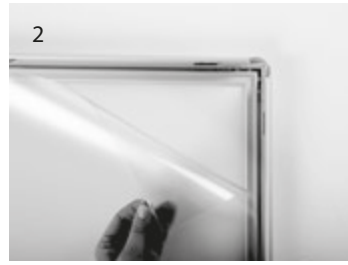

LED - Frame

Ultra thin - Single sided

• WALL MOUNTING • ANDIE WAND MONTAGE

• POWER SUPPLY USAGE • AN BRINGUNG DER STROMVERSORGUNG