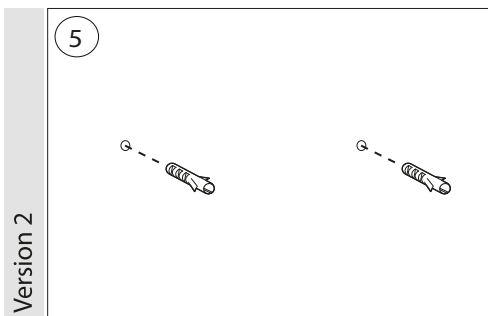

LED - Frame

Ultra thin - Single sided

• WALL MOUNTING • ANDIE WAND MONTAGE

• POWER SUPPLY USAGE • AN BRINGUNG DER STROMVERSORGUNG