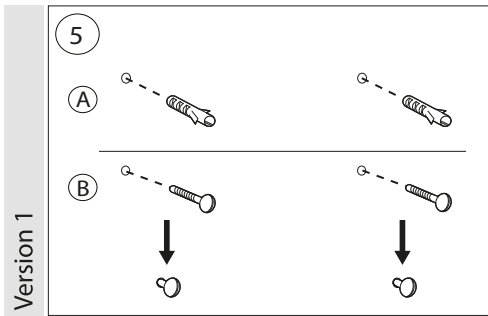

LED - Frame

Ultra thin - Single sided

• WALL MOUNTING • ANDIE WAND MONTAGE

• POWER SUPPLY USAGE • AN BRINGUNG DER STROMVERSORGUNG