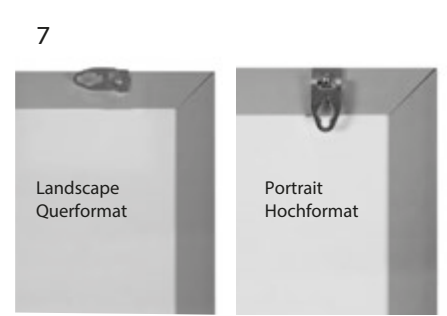

LED - Frame

Ultra thin - Single sided

• WALL MOUNTING • ANDIE WAND MONTAGE

• POWER SUPPLY USAGE • AN BRINGUNG DER STROMVERSORGUNG